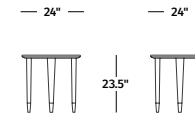

Bottom of table legs wrapped with urethane sleeves to protect against nicks and scuffs

Statement of Line

Armchair

Settee

Sofa

Round Side Table

Oval Coffee Table

These drawings represent a sample of the dimensions and configurations available. Download the [price book](#) for a full listing of all available product configurations.