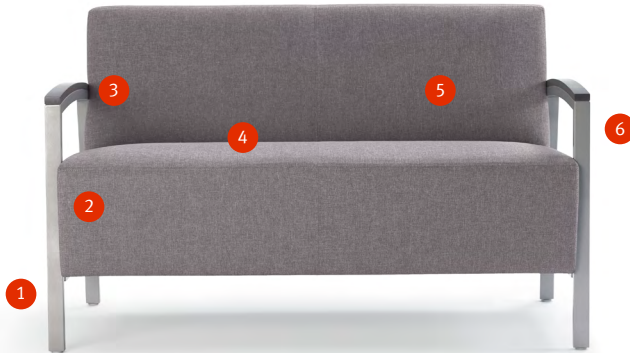

Key Features

1. **1. Built to Last**
   Heavy-duty steel or solid wood frames ensure long-lasting durability
2. **2. Spring Seat Construction**
   Suspension system provides uniform support and keeps upholstery from puddling
3. **3. Replaceable Components**
   Mechanical fasteners allow parts to be serviced or replaced in the field
4. **4. Clean-Out Design**
   Gap between upholstered seat, back, and arms makes it easy to clear out dust and debris
5. **5. Removable Covers**
   Optional removable covers can be replaced on-site if damaged or stained
6. **6. Healthcare Friendly**
   Optional moisture barrier and antimicrobial treatment available

Statement of Line

Sofas and Settees

Benches

Multiple Seating

Side and Armchairs

Tables

These products are representative of Brava waiting area seating. Download the [price book](#) for a full listing of all available product configurations.

Product Models

[View model library.](#)

Sustainability

[Click here](#) to see how the Nemschoff Brava Collection meets your environmental goals.

Planning Ideas

[View design solutions.](#)