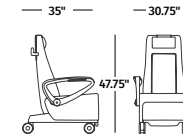

5. Pivoting Arms

A lever on the base of each arm assembly allows the arms to pivot up and out of the way for easier access to patients

6. Elevating Footrest

Patients or caregivers can adjust the footrest with a lever on the side of the chair

Statement of Line

Arcade back

Wingback

These drawings represent a sample of the dimensions and configurations available. Download the [price book](#) for a full listing of all available product configurations.