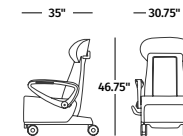

5. Pivoting Arms

A lever on the base of each arm assembly allows the arms to pivot up and out of the way for easier access to patients

6. Elevating Footrest

Patients or caregivers can adjust the footrest with a lever on the side of the chair

Statement of Line

Arcade back

Wingback

These drawings represent a sample of the dimensions and configurations available. Download the [price book](#) for a full listing of all available product configurations.