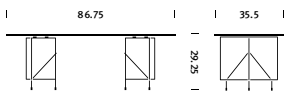

With his Traffic collection of lounge furniture, designer Konstantin Grcic contrasts linear frames and geometric volumes to establish a formal vocabulary that allows a range of playful, yet functional articulations. With an offering consisting of an armchair, sofa, bench, chaise lounge, and table, Traffic expresses casual elegance in a variety of settings.

Traffic Table

Traffic Tablet

Traffic Low Table Large

Traffic Low Table Medium

Traffic Low Table Small

Traffic Bench Two Seat

Traffic Bench One Seat

Traffic Sofa Three Seat