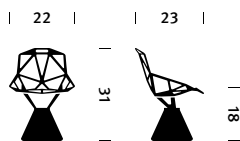

Warranty

2 years

Modeled from die-cast aluminum, the seat of Konstantin Grcic's outdoor chair is constructed like a soccer ball—a collection of small flat planes assembled at angles to create a three-dimensional shape. Designed to be more open space than solid, the sculptural form provides a striking and surprisingly comfortable solution for a range of open-air settings.