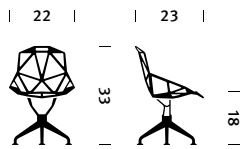

### Warranty

2 years

Modeled from die-cast aluminum, the seat of Konstantin Grcic's outdoor chair is constructed like a soccer ball—a collection of small flat planes assembled at angles to create a three-dimensional shape. Designed to be more open space than solid, the sculptural form provides a striking and surprisingly comfortable solution for a range of open-air settings.