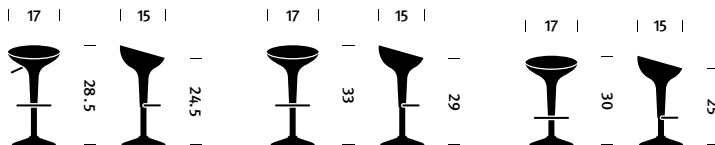

HermanMiller Collection

Magis Bombo® Stool

Designer

Stefano Giovannoni for Magis

Original Production Date

1997

Design for the Environment

24% recycled content; 100% recyclable

Warranty

2 years

So futuristic that it's been used on the sets of popular sci-fi films and TV series, this innovative design by Stefano Giovannoni changed the whole idea of how a stool could look. Featuring a chrome steel base and a seat that swivels 360 degrees, the unusual—and comfortable—seat easily moves up and down, thanks to an internal gas piston.

*Adjustable height, +/- 4.5"

33" Fixed Height

29" Fixed Height