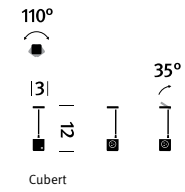

Cubert® Personal Light

Images

[View image library.](#)

Statement of Line Overview

Key Features

- 1. USB Chargers**
The first USB device plugged in charges at 1.5 amps, and the second USB device plugged in charges at .5 amps.
- 2. LED**
Head tilts and rotates, so light can be directed at a task.
- 3. Automatic Shutoff**
Unit automatically shuts off after four hours.