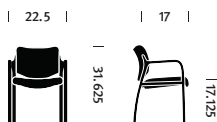

HermanMiller Aside® Chair

Designer

Mark Goetz

Aside is a side chair with task-chair qualities; it gives people a comfortable place to sit, whether it's for seconds or hours. With its thick cushions and healthful contours, it is uniquely supportive, as easy on the body as it is on the eyes. Available with casters or glides, Aside is ideal for a variety of spaces, from multipurpose rooms to individual workstations.

Technical Specifications

Seat Height: 17.125"

Seat Depth: 17"

Tested and warranted for use by people 300 pounds and under.

Design for the Environment

GREENGUARD Gold Certified

Warranty

The Aside Chair comes with a 12-year, 3-shift warranty on parts and labor. For warranty limitations on materials, please visit hermanmiller.com/warranty-terms.

Aside Chair