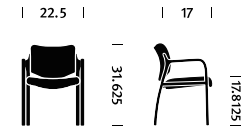

Details

Overview

Seat Height	17.8125"
Seat Depth	17"
Maximum User Weight	300 lbs/136 kg

Base Options

- Four-Leg Base with Glides
- Four-Leg Base with Casters

Statement of Line

Aside Chair

Materials